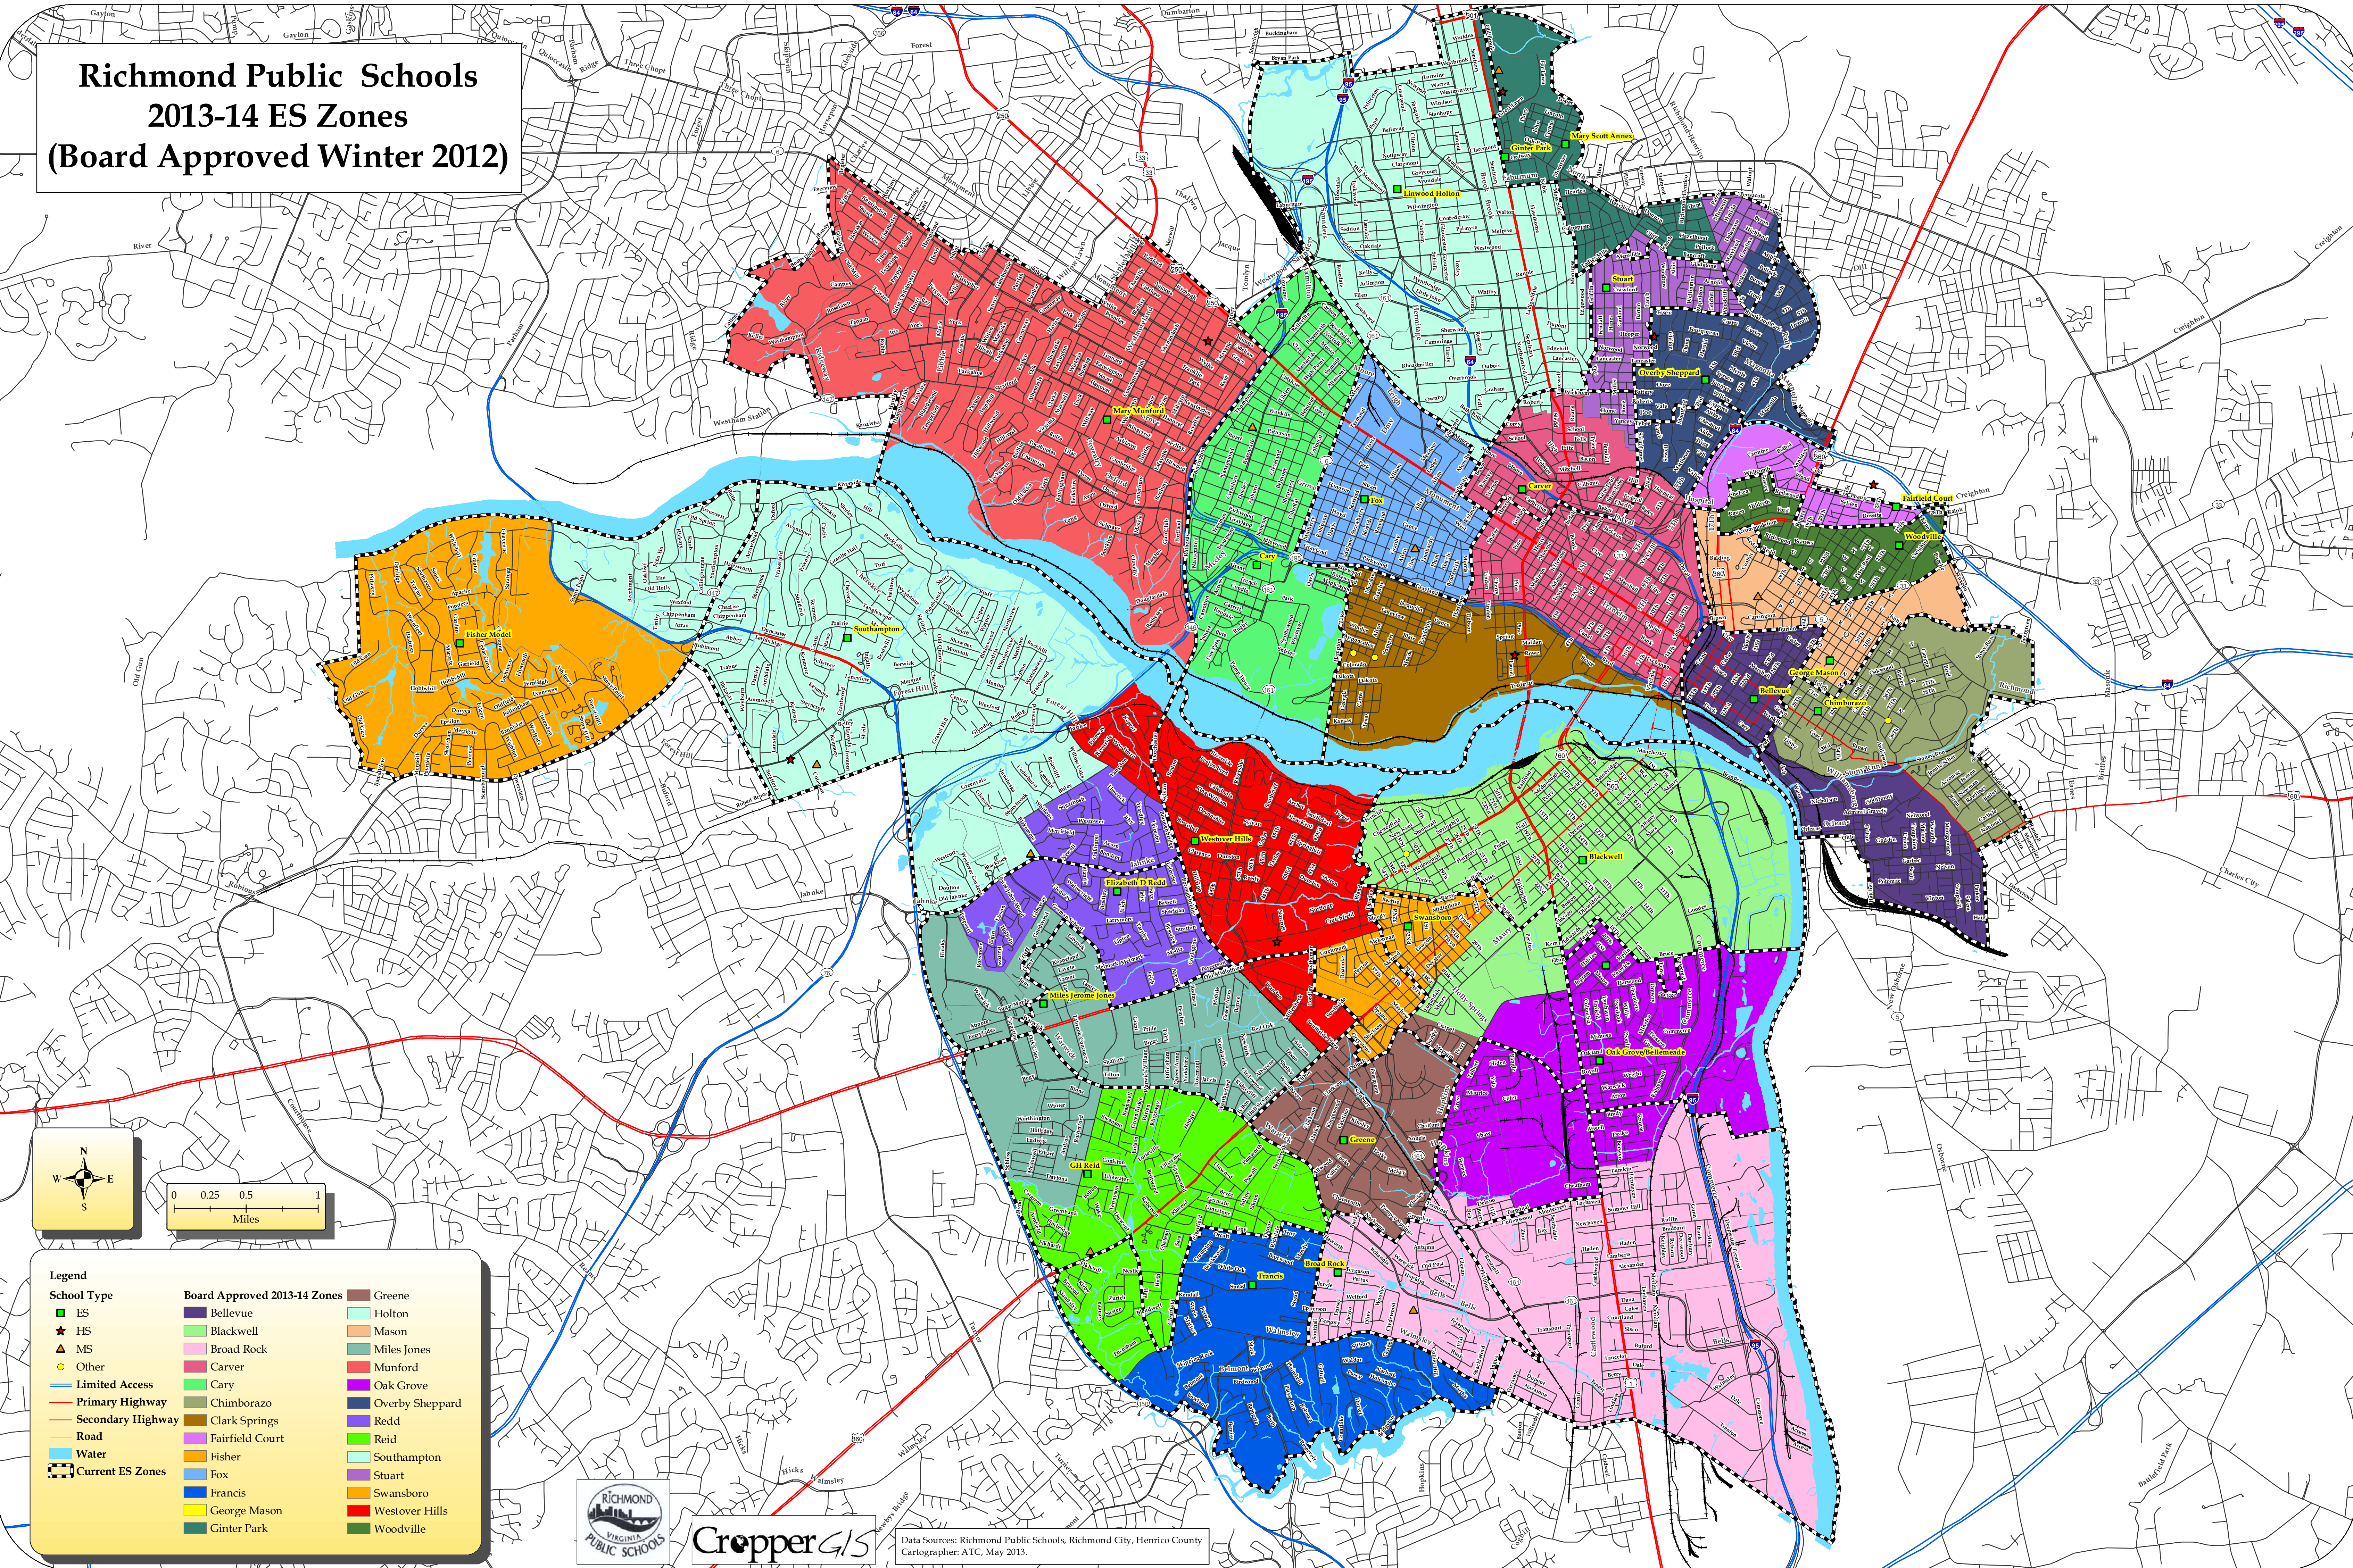

Richmond Public Schools 2013-14 ES Zones (Board Approved Winter 2012)

Legend	
■	ES
★	HS
▲	MS
●	Other
—	Limited Access
—	Primary Highway
—	Secondary Highway
—	Road
—	Water
 	Current ES Zones

Data Sources: Richmond Public Schools, Richmond City, Henrico County
Cartographer: ATC, May 2013.