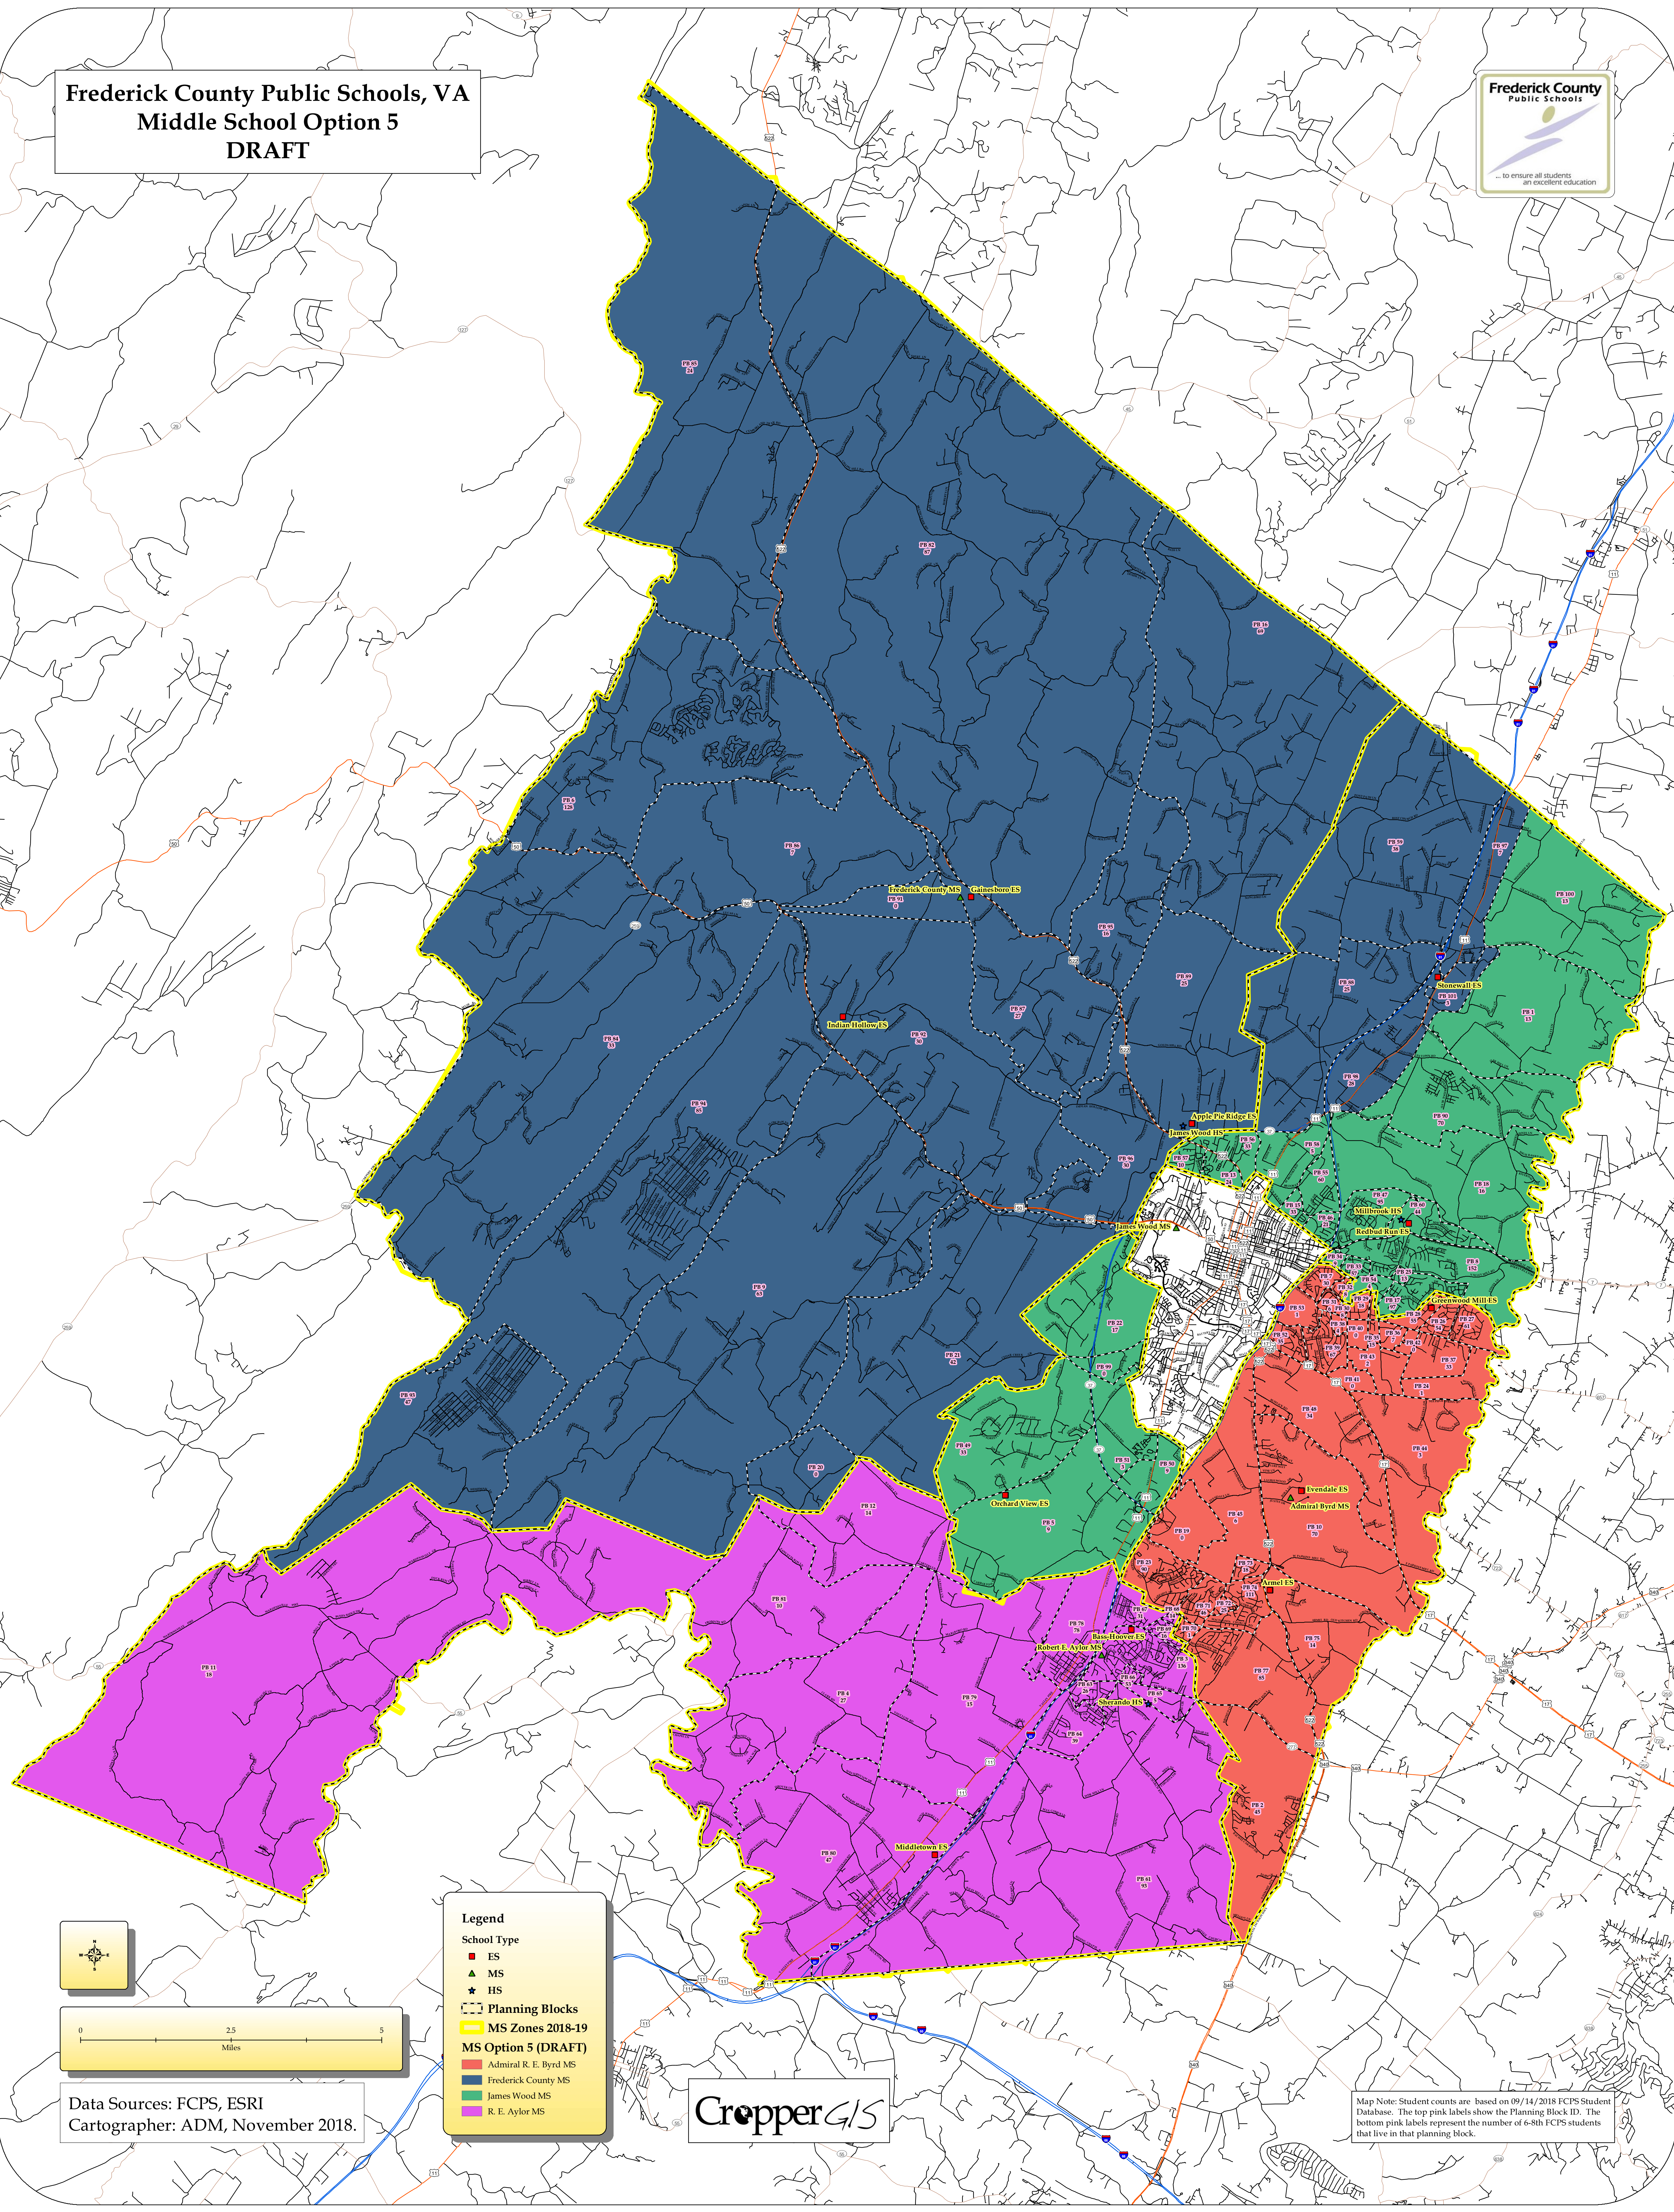

**Frederick County Public Schools, VA
Middle School Option 5
DRAFT**

Data Sources: FCPS, ESRI
Cartographer: ADM, November 2018.

Legend

- ES
- ▲ MS
- ▲ HS
- --- Planning Blocks
- --- MS Zones 2018-19
- --- MS Option 5 (DRAFT)
- --- Admiral R. E. Byrd MS
- --- Frederick County MS
- --- James Wood MS
- --- R. E. Aylor MS